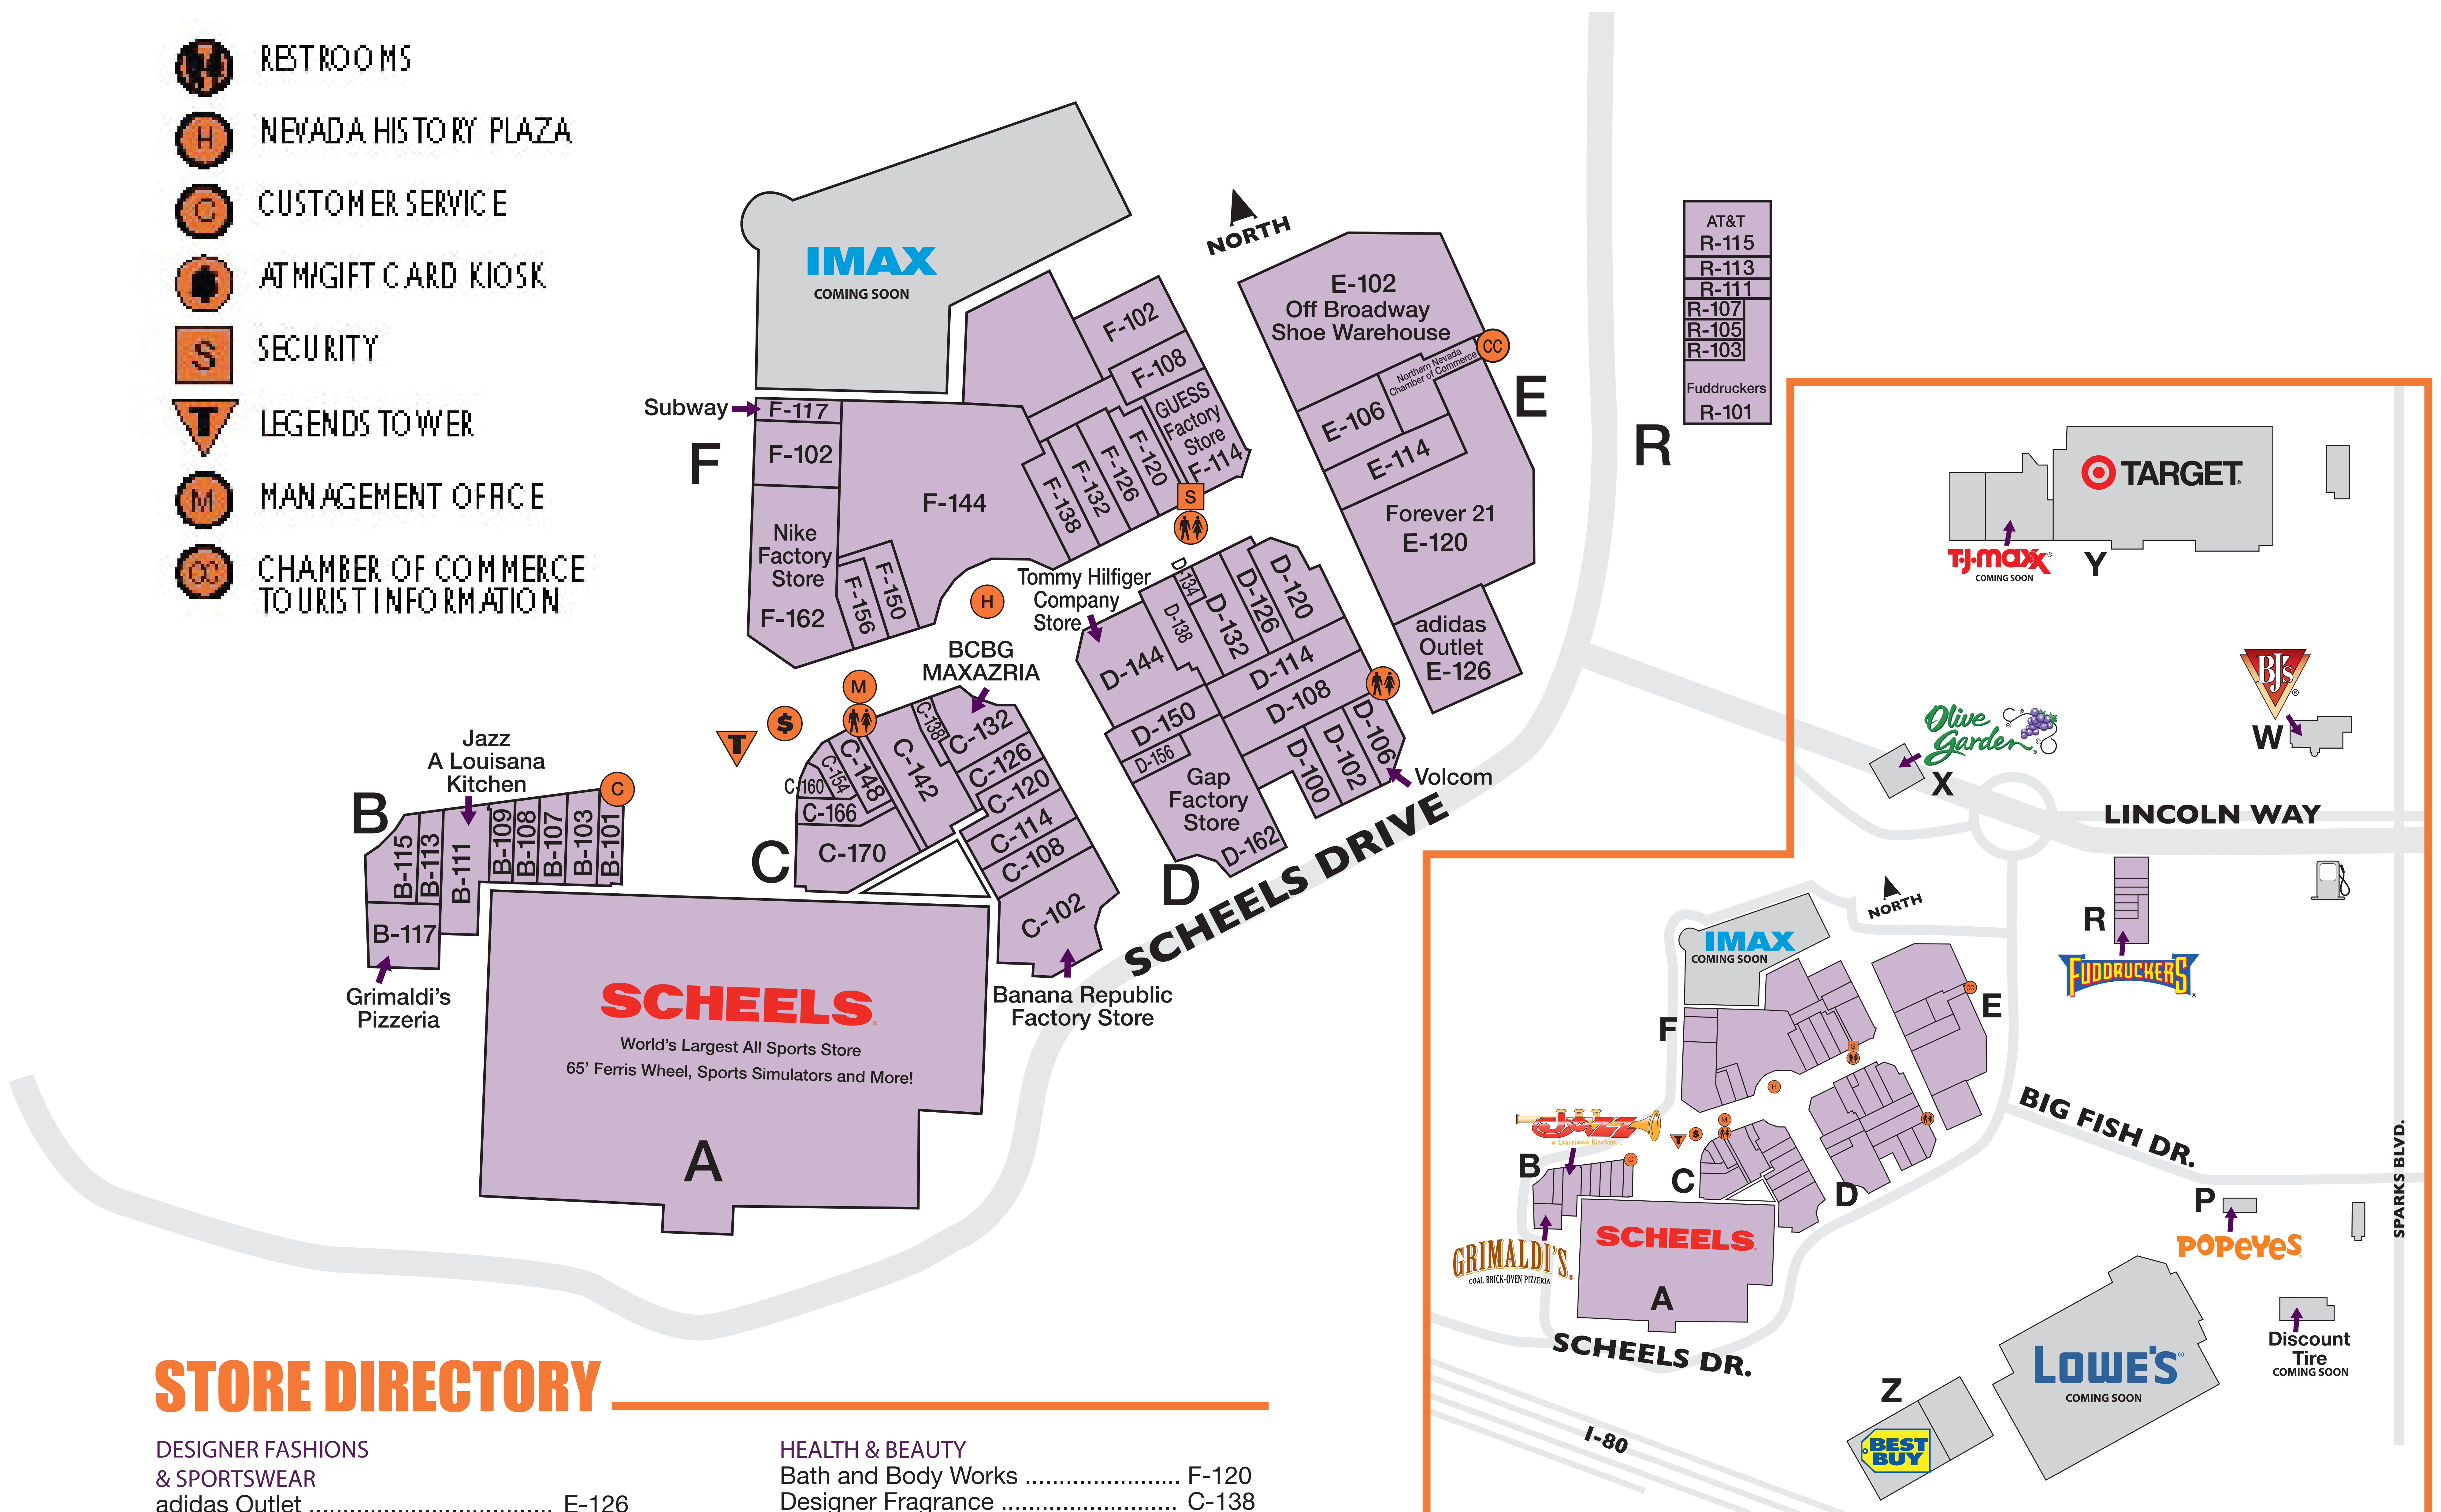

LEGENDARY SAVINGS

30-70% OFF RETAIL EVERYDAY

-  RESTROOMS
-  NEVADA HISTORY PLAZA
-  CUSTOMER SERVICE
-  ATM/GIFT CARD KIOSK
-  SECURITY
-  LEGENDS TOWER
-  MANAGEMENT OFFICE
-  CHAMBER OF COMMERCE
TOURIST INFORMATION

STORE DIRECTORY

DESIGNER FASHIONS & SPORTSWEAR

- adidas Outlet E-126
- Ann Taylor Factory Store C-142
- Banana Republic Factory Store C-102
- BCBG Final Cut D-120
- BCBGMAXAZRIA C-132
- Converse Outlet C-114
- Forever 21 E-120
- Gap Factory Store D-162
- GUESS Factory Store F-114
- Jones New York Outlet F-132
- Kenneth Cole C-108
- Lane Bryant Outlet E-114
- Michael Kors Outlet F-150
- Nike Factory Store F-162
- Scheels All Sports A
- Styles for Less D-100
- Target Y
- Tommy Hilfiger Company Store D-144
- Vans Outlet D-132
- Volcom D-106

CHILDREN'S FASHION & ACCESSORIES

- Carter's Outlet D-108
- Forever 21 E-120
- Gap Factory Store D-162
- GUESS Factory Store F-114
- Gymboree Outlet D-126
- OshKosh B'Gosh Outlet D-114
- Scheels All Sports A
- Target Y
- Tommy Hilfiger Company Store D-144
- Volcom D-106

HEALTH & BEAUTY

- Bath and Body Works F-120
- Designer Fragrance C-138
- GNC R-107
- Lucky Star Nail Spa R-111

SPECIALTY & GIFTS

- Discount Tire Z
- GNC R-107
- Leather Works B-109
- Sanrio D-156
- The Old Farmers Almanac General Store E-106